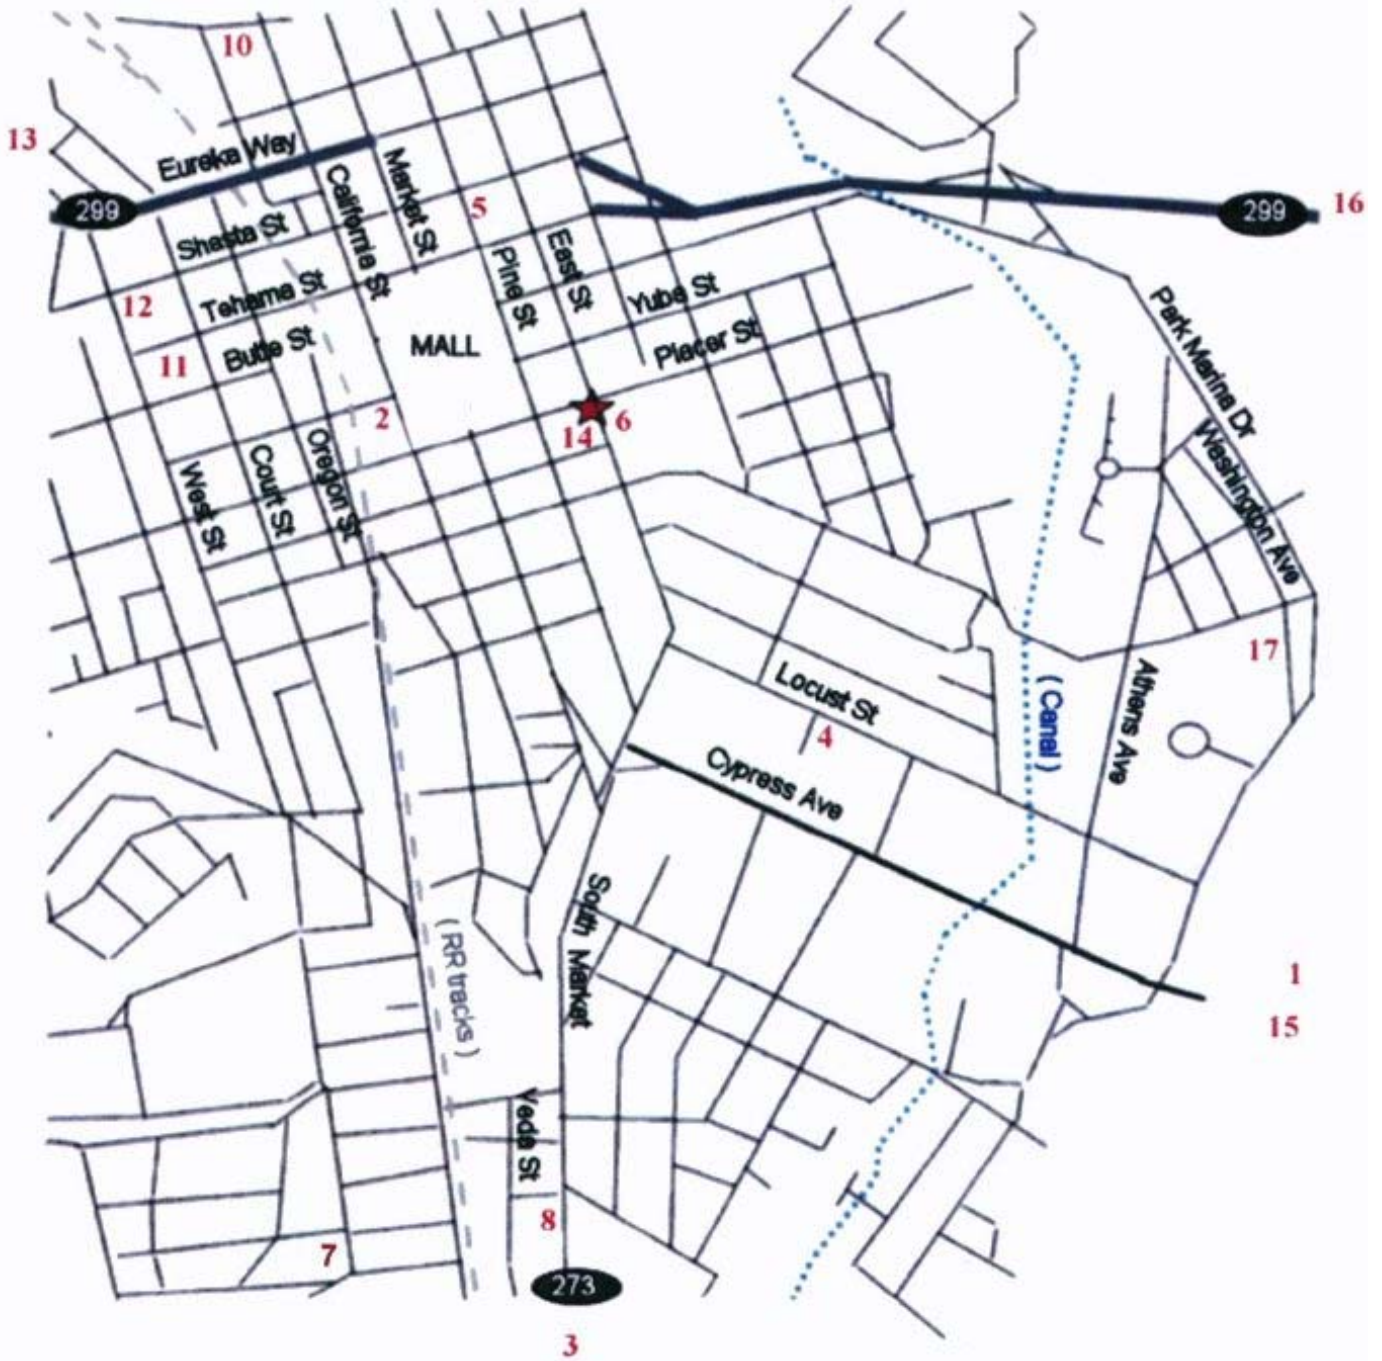

Redding Services Map

Smart Business Resource Center
1201 Placer Street, Redding
(530) 246-7911

Locations found on this map

- 1. California Dept. of Rehabilitation**
(go east on Cypress to Churn Creek)
1900 Churn Creek Rd, Suite 100
224-4708
- 2. CalWORKS (employment services)**
1400 California Street
225-5000
- 3. CalWORKS (eligibility)**
(go south on 273 to Breslauer)
2460 Breslauer Way
225-5777
- 4. Department of Motor Vehicles**
2135 Akard Avenue
1-800-777-0133
- 5. Employment Development Department (EDD)**
1325 Pine Street
225-2185
- 6. Experience Works**
(at EDD)
1325 Pine Street
225-2173
- 7. Faithworks!**
2825 West Street
242-1492
- 8. Good News Rescue Mission**
3100 Market Street
241-5754
- 9. Northern Valley Catholic Social Service**
2400 Washington Ave
241-0552
- 10. People of Progress**
1242 Center Street
243-3811
- 11. Shasta County Administration Center**
1450 Court Street
- 12. Shasta County Library**
1100 Parkview Avenue
245-7250
- 13. Shasta Learning Center**
(go west on Eureka Way / 299)
2200 Eureka Way
246-4050
- 14. Smart Business Resource Center**
1201 Placer Street
246-7911
- 15. Social Security Administration**
(Go east on Cypress to Larkspur)
2195 Larkspur Lane
246-5326
- 16. Shasta College**
(go east on 299 to Old Oregon Trail)
11555 Old Oregon Trail
225-4600
- 17. Superior California Economic Development District**
2400 Washington Ave, Suite 301
225-2760
- 18. Redding City Hall**
City of Redding Personnel
777 Cypress Ave
225-4065
- 19. Shasta County Public Health**
Downtown Redding Center
1220 Sacramento Street
229-8441