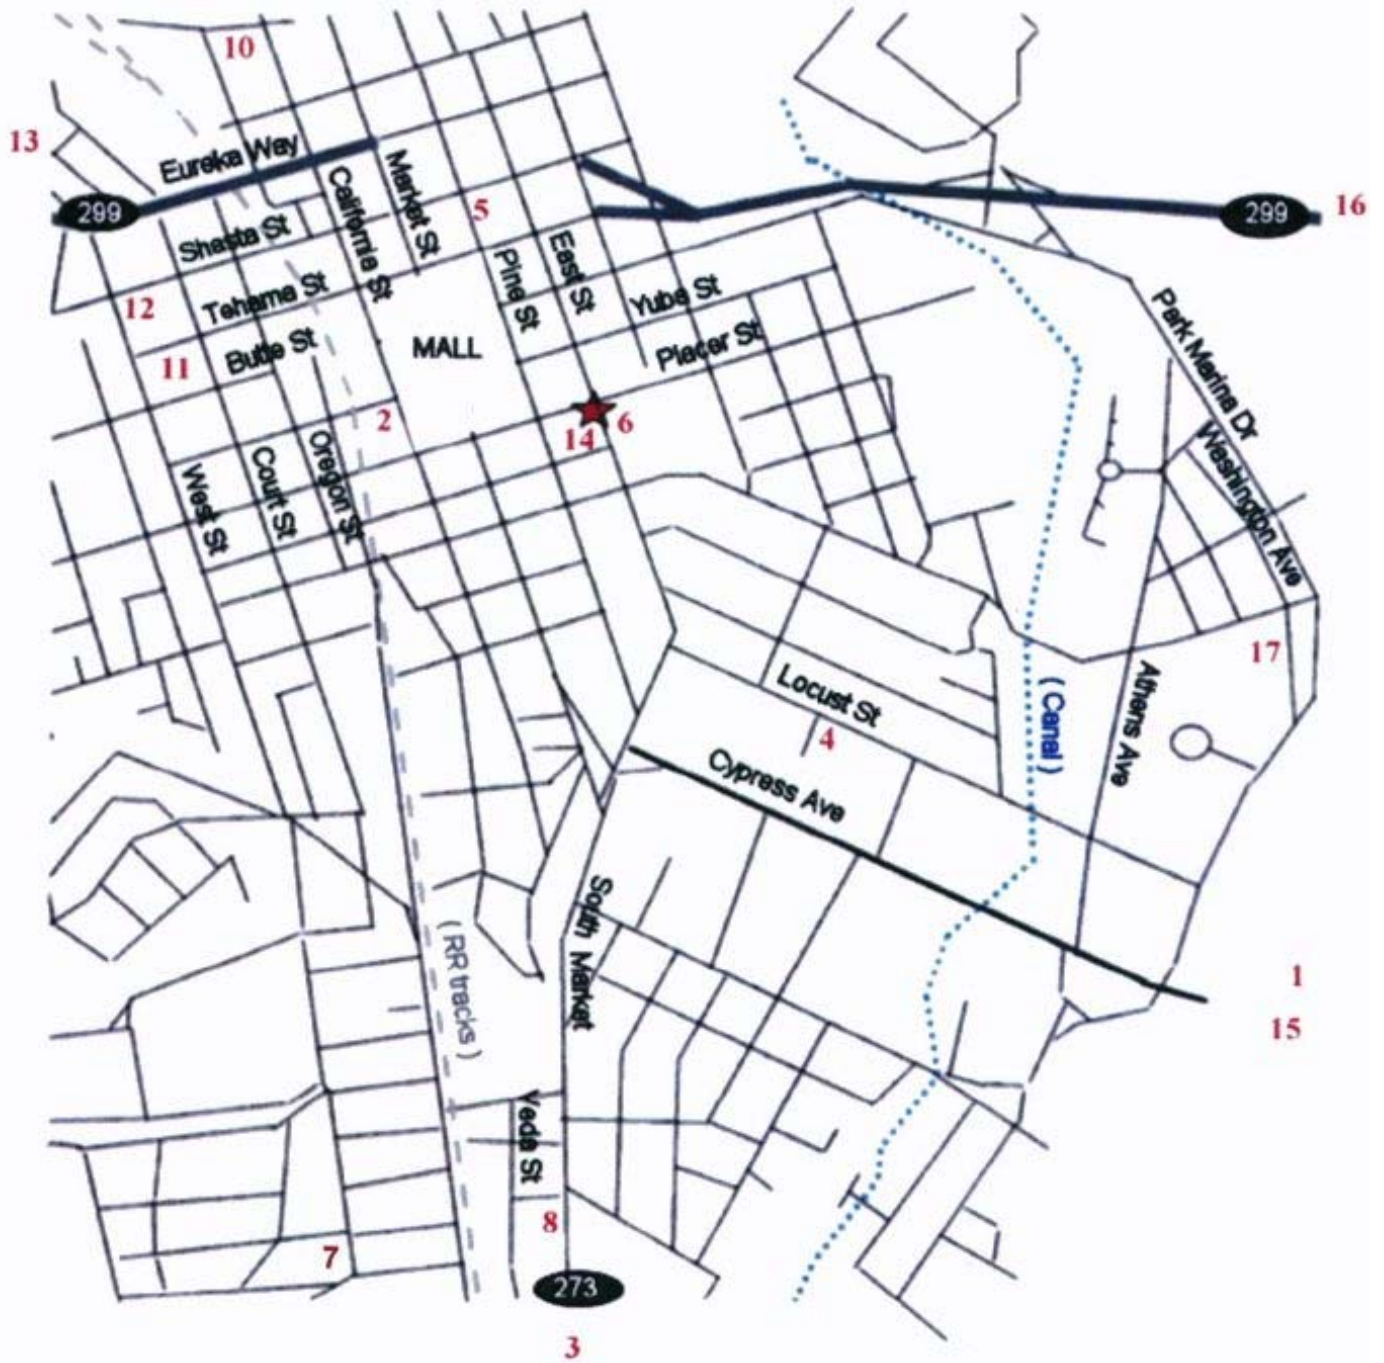

Redding Services Map

Smart Business Resource Center
1201 Placer Street, Redding
(530) 246-7911

Locations found on this map

- 1. California Dept. of Rehabilitation**
(go east on Cypress to Churn Creek)
1900 Churn Creek Rd, Suite 100
224-4708
- 2. CalWORKS (employment services)**
1400 California Street
225-5000
- 3. CalWORKS (eligibility)**
(go south on 273 to Breslauer)
2460 Breslauer Way
225-5777
- 4. Department of Motor Vehicles**
2135 Akard Avenue
1-800-777-0133
- 5. Employment Development Department (EDD)**
1325 Pine Street
225-2185
- 6. Experience Works**
(at EDD)
1325 Pine Street
225-2173
- 7. Faithworks!**
2825 West Street
242-1492
- 8. Good News Rescue Mission**
3100 Market Street
241-5754
- 9. Northern Valley Catholic Social Service**
2400 Washington Ave
241-0552
- 10. People of Progress**
1242 Center Street
243-3811
- 11. Shasta County Administration Center**
1450 Court Street
- 12. Shasta County Library**
1100 Parkview Avenue
245-7250
- 13. Shasta Learning Center**
(go west on Eureka Way / 299)
2200 Eureka Way
246-4050
- 14. Smart Business Resource Center**
1201 Placer Street
246-7911
- 15. Social Security Administration**
(Go east on Cypress to Larkspur)
2195 Larkspur Lane
246-5326
- 16. Shasta College**
(go east on 299 to Old Oregon Trail)
11555 Old Oregon Trail
225-4600
- 17. Superior California Economic Development District**
2400 Washington Ave, Suite 301
225-2760
- 18. Redding City Hall**
City of Redding Personnel
777 Cypress Ave
225-4065
- 19. Shasta County Public Health**
Downtown Redding Center
1220 Sacramento Street
229-8441